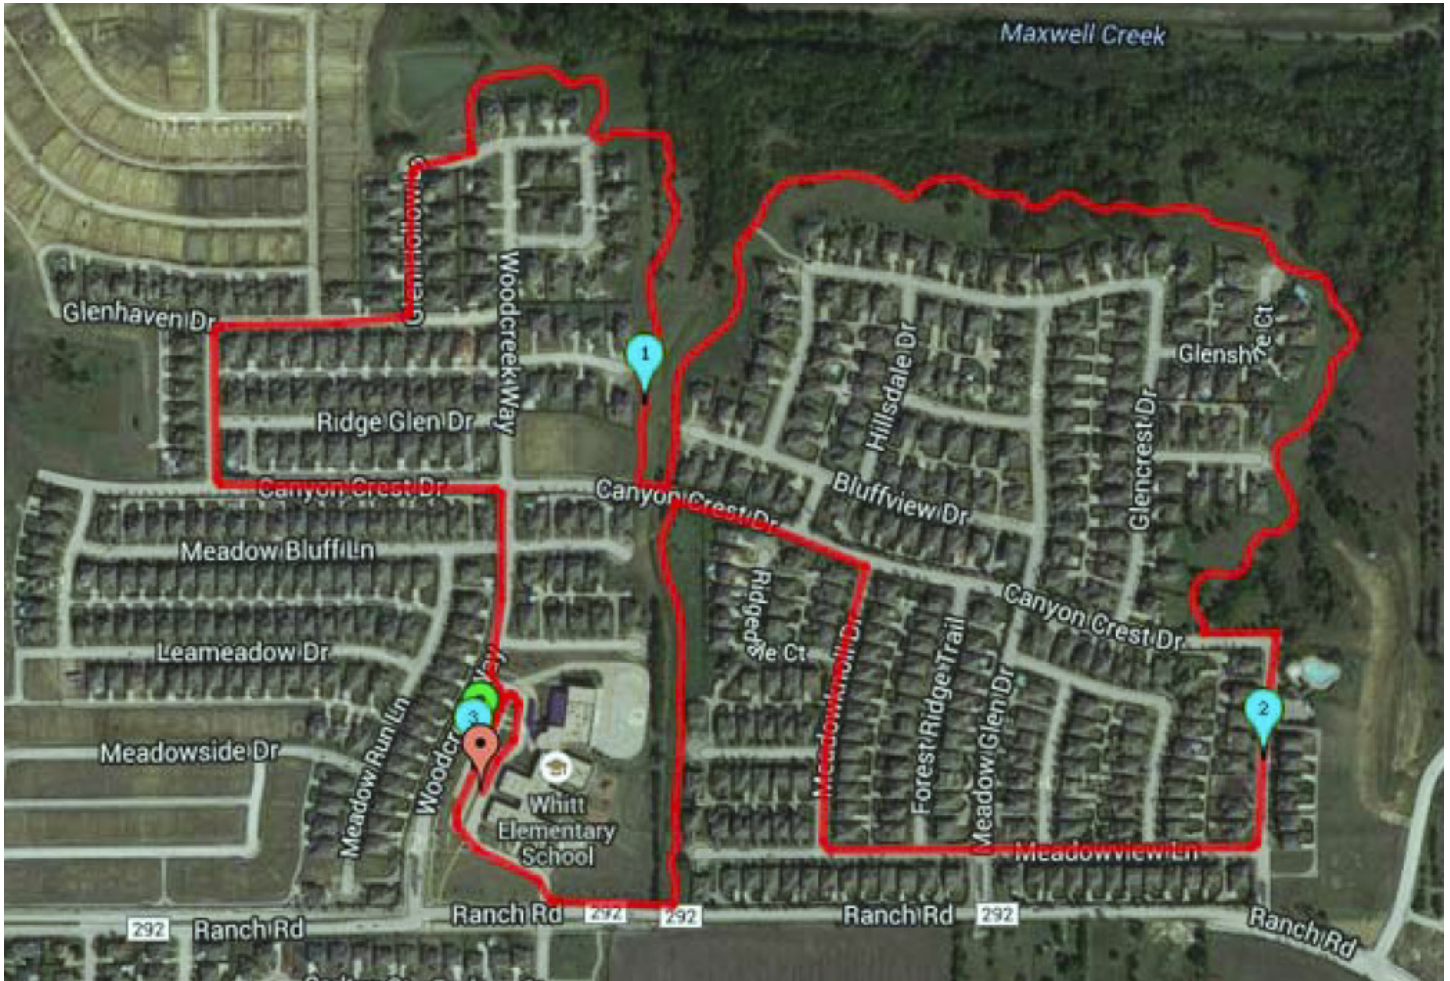

# Whitt Elementary's 1<sup>st</sup> Annual Family Fun Run

## "Runnin' with the Pack"

Saturday, March 22nd

- Start at Whitt Elementary Parking Lot
- North on Woodcreek Way
- Left on Canyon Crest Dr
- North on Glenmere Trl
- Right on Glenhaven Dr
- North on Glen Hollow Ln
- Right on Woodglen Ln
- Enter and follow trail
- Exit trail at Canyon Crest Dr
- South on Clearmeadow Ln
- Right on Meadowview Ln
- North on Meadowknoll Dr
- Left on Canyon Crest Dr
- Enter and head south on trail
- Turn right on trail heading to school
- Exit trail onto school parking lot
- Follow school road to finish line